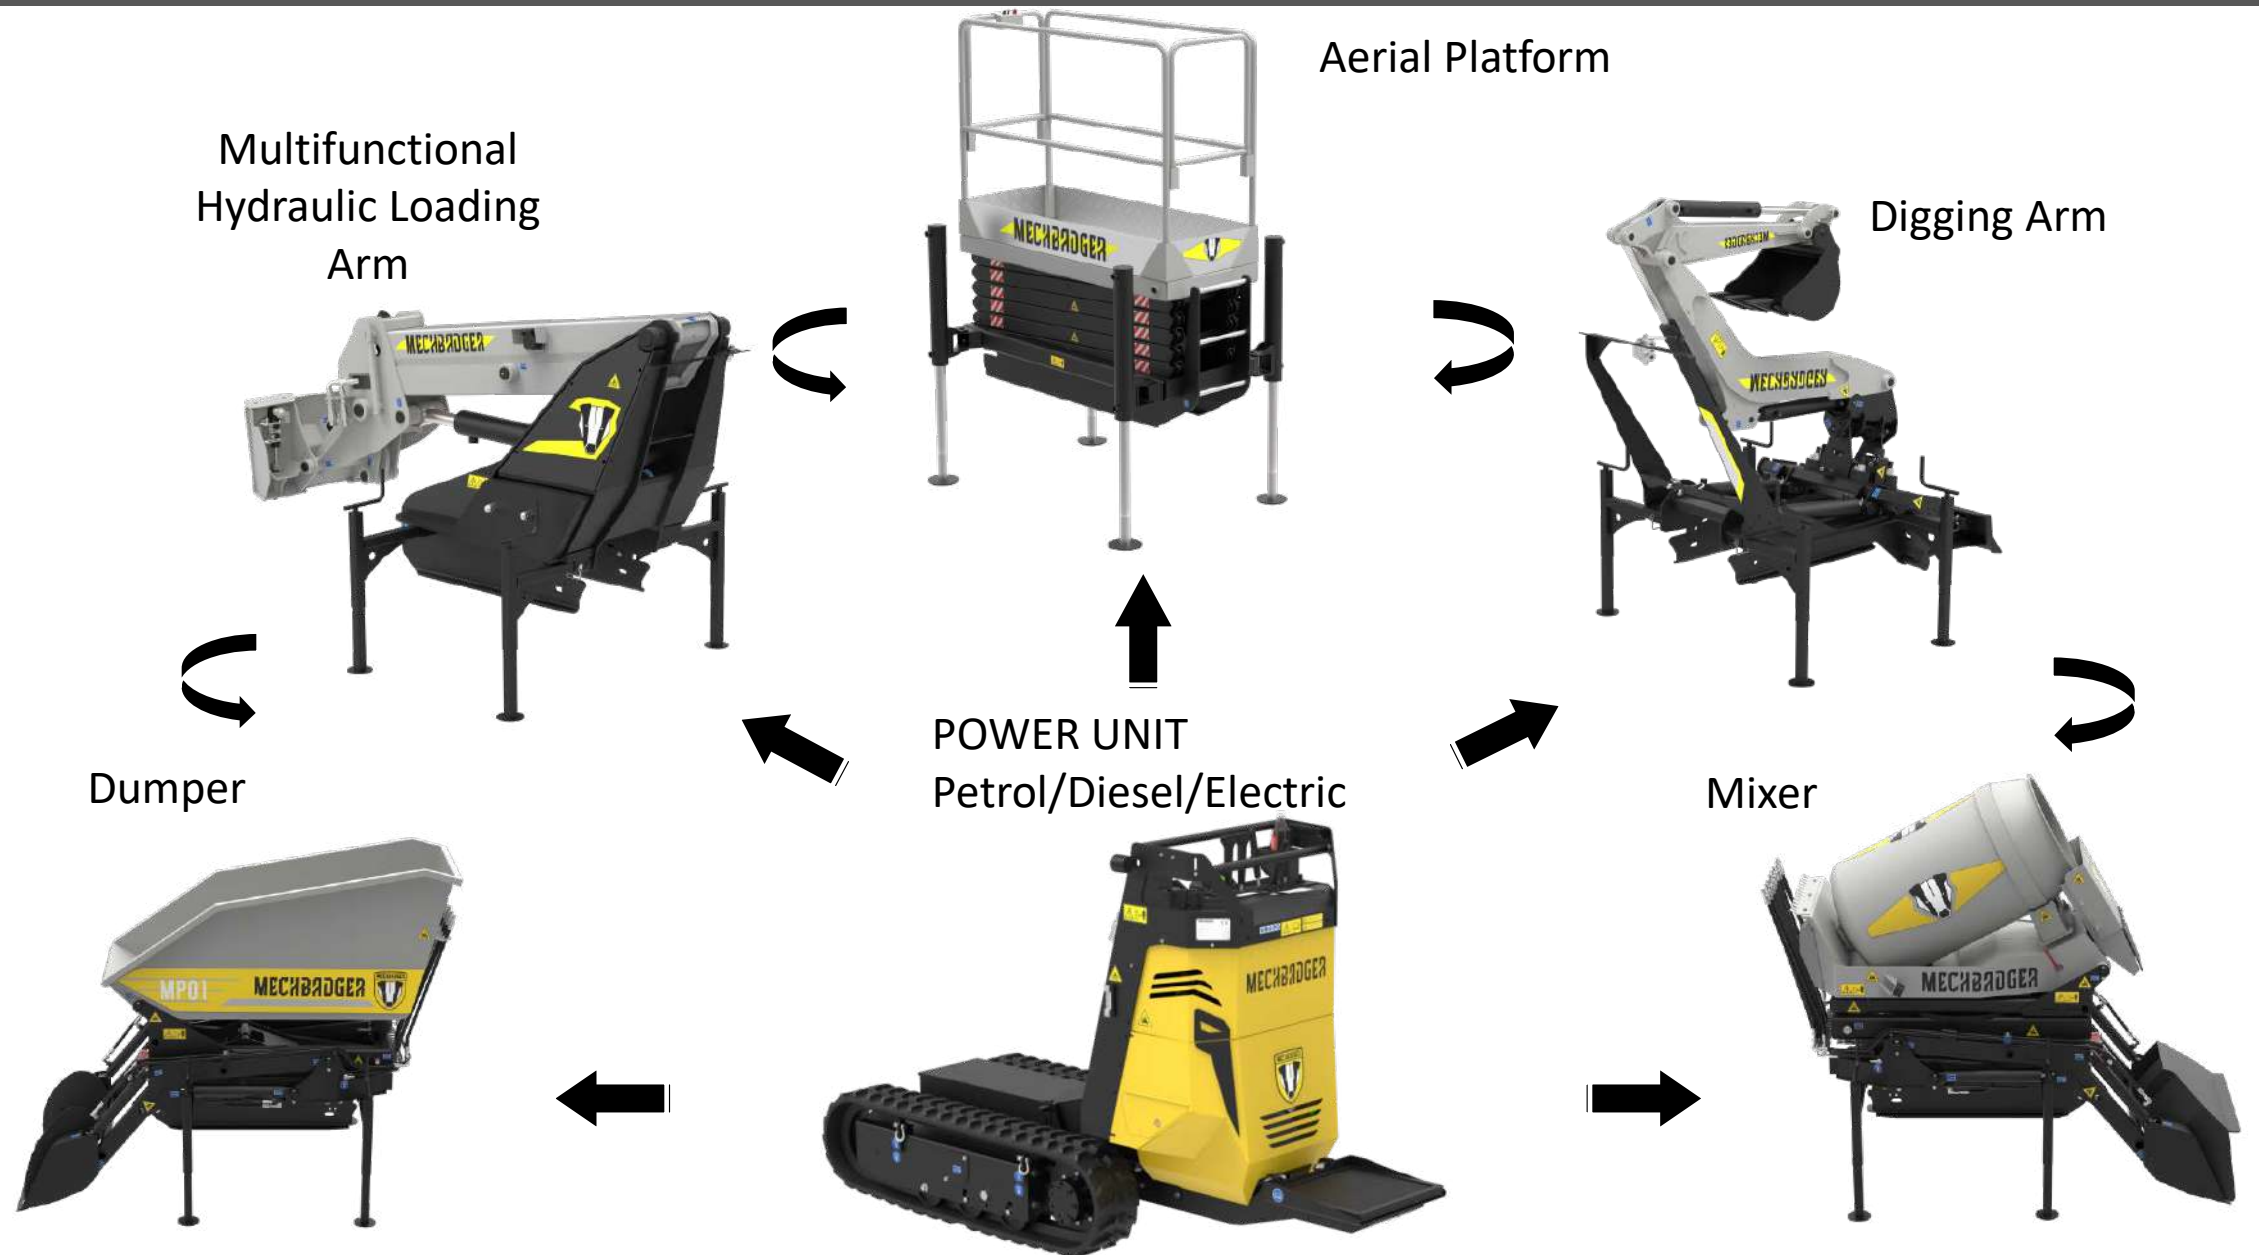

MACHINE CONFIGURATOR MP01

1. CHOOSE YOUR POWER UNIT

Petrol

**Honda Engine 12Cv
Kohler Engine 13Cv**

Diesel

Kohler Engine 11Cv

Electric

Optional Fast Charger

POWER UNIT SELECTION

OPTIONAL

2. SELEZIONA TUTTE LE ATTREZZATURE PER LE DIVERSE APPLICAZIONI

EQUIPMENT SELECTION

OPTIONAL

CONFIGURATOR OF THE ACCESSORIES AND ATTACHMENTS FOR THE MP01

MULTIMATERIAL DUMPER

Standard

Optional: Self Loading Arm

High Dumping

High Dumping with 90° rotation (both sides)

CONFIGURATOR

OPTIONAL

MULTIMATERIAL – CONCRETE MIXER

Standard

Optional: Self Loading Arm

High Dumping

High Dumping with 90° rotation (both sides)

CONFIGURATOR

OPTIONAL

EXCAVATOR ARM

Optional Front Blade 800mm

Buckets in different sizes and specs with or without teeth

Vibrating Compacting Plate