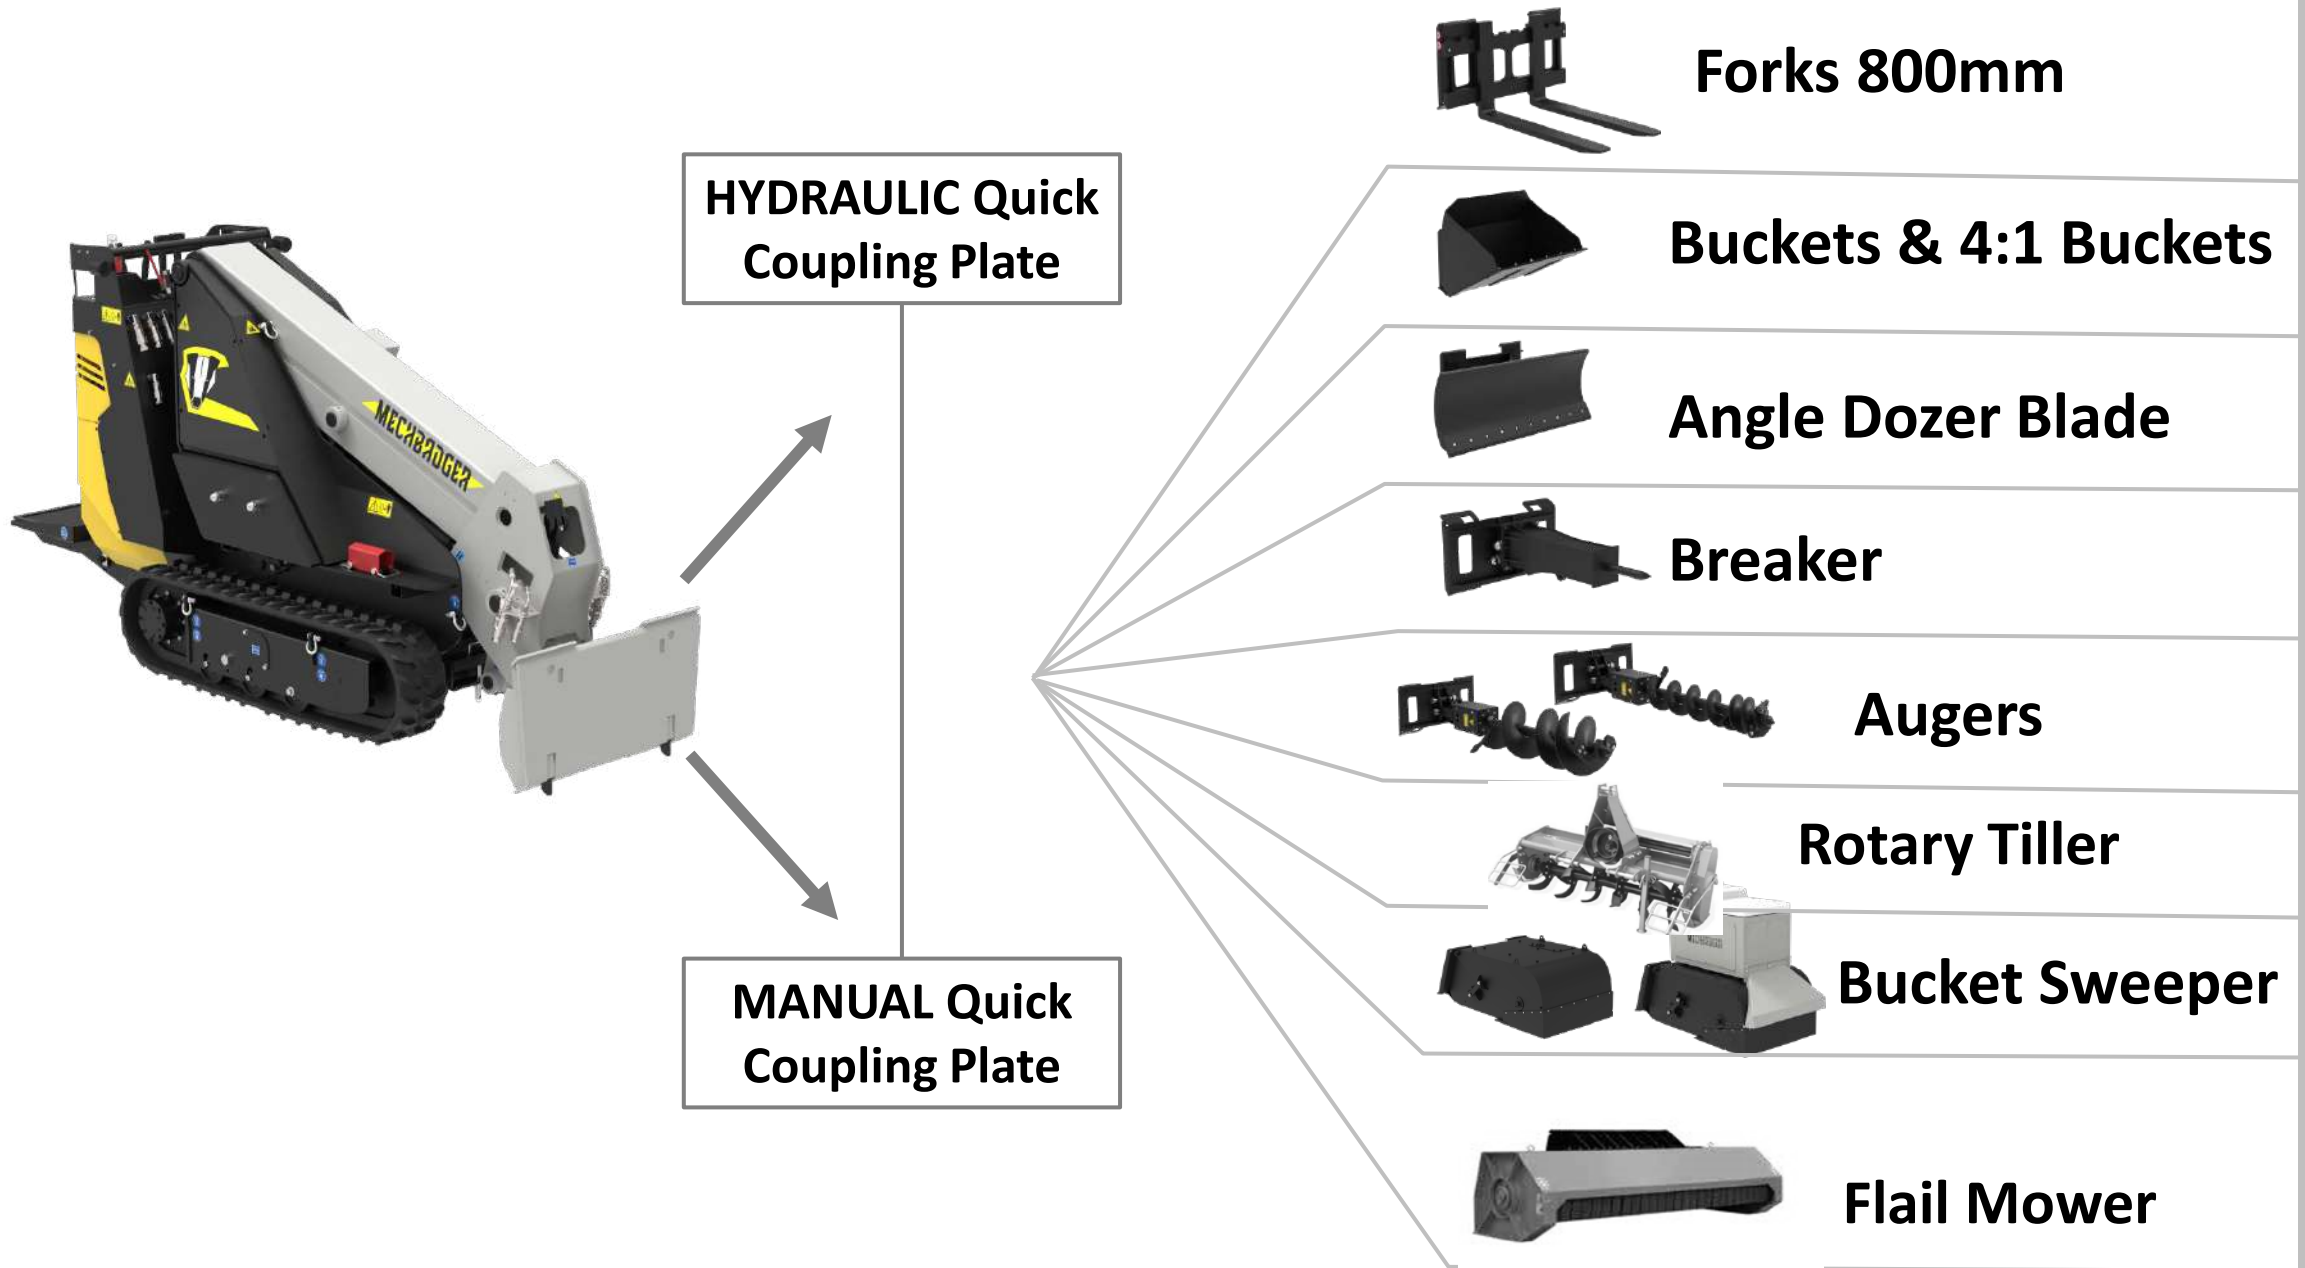

High Dumping

High Dumping with 90° rotation (both sides)

CONFIGURATOR

OPTIONAL

EXCAVATOR ARM

Optional Front Blade 800mm

Buckets in different sizes and specs with or without teeth

Vibrating Compacting Plate

Breaker

Stumps Grinder

Augers

CONFIGURATOR

ATTACHMENTS

HYDRAULIC MULTIFUNCTIONAL ARM WITH UNIVERSAL COUPLING PLATE

CONFIGURATOR

ATTACHMENTS